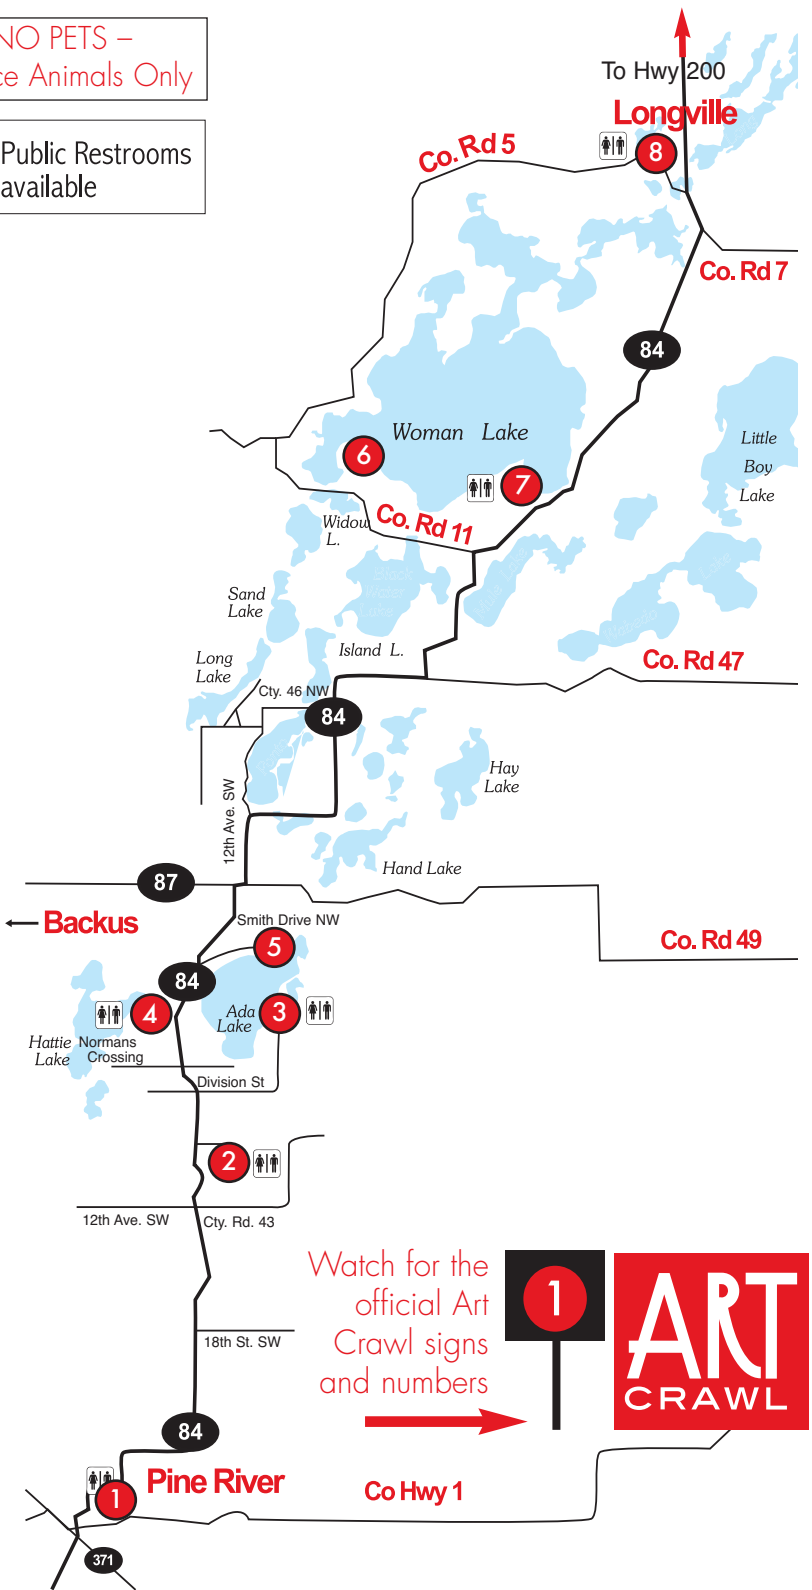

NO PETS –
Service Animals Only

Public Restrooms
available

Watch for the
official Art
Crawl signs
and numbers

Pine River

Co Hwy 1