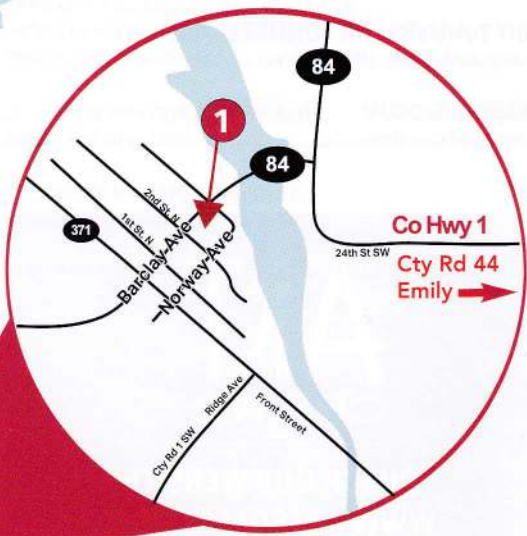

Mule Lake

Island L.

Co. Rd 47

Little Boy Lake

Long Lake

Cty. 46 NW

84

Hay Lake

Hand Lake

84

Division St

12th Ave. SW

Cty. Rd. 43

84

1 Pine River

Co Hwy 1

371

Co Hwy 1

Cty Rd 44

Emily →

84

84

371

1st St SW

2nd St SW

Barclay Ave

Norway Ave

Cty Rd 1 SW

Ridge Ave

Front Street

24th St SW